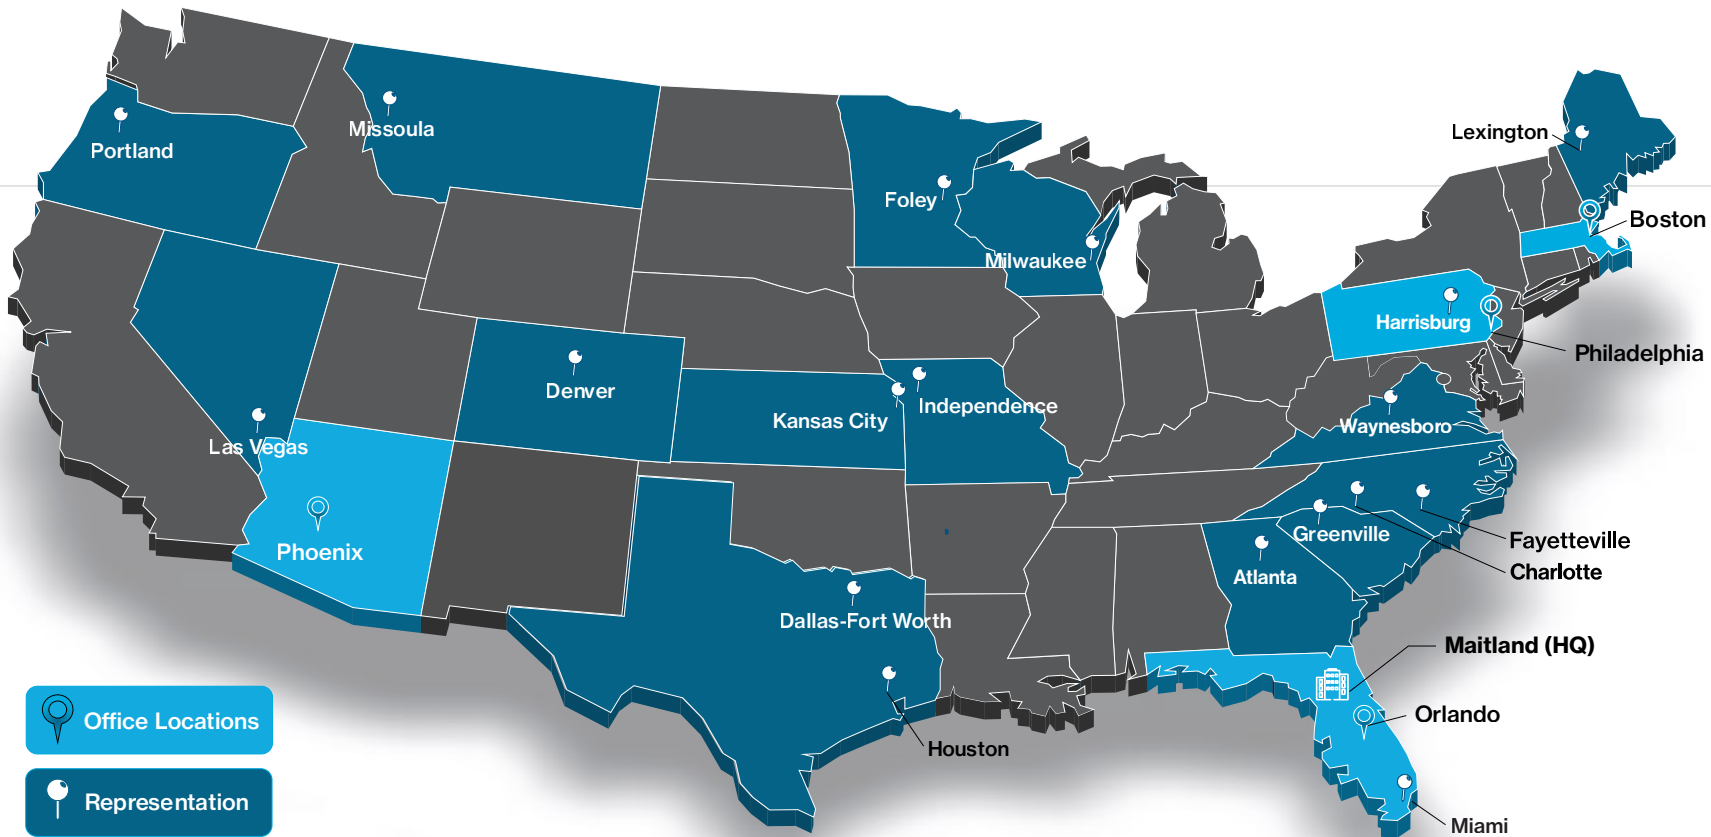

# Regardless of the coast or region, Cuhaci Peterson has a presence.

 Office Locations

 Representation

## Firm Representation Locations:

- ▶ Atlanta, GA
- ▶ Charlotte, NC
- ▶ Dallas/Ft Worth, TX
- ▶ Denver, CO
- ▶ Fayetteville, NC
- ▶ Foley, MN
- ▶ Greenville, SC
- ▶ Harrisburg, PA
- ▶ Houston, TX
- ▶ Independence, MO
- ▶ Kansas City, KS
- ▶ Las Vegas, NV
- ▶ Lexington, ME
- ▶ Miami, FL
- ▶ Milwaukee, WI
- ▶ Missoula, MT
- ▶ Portland, OR
- ▶ Waynesboro, VA